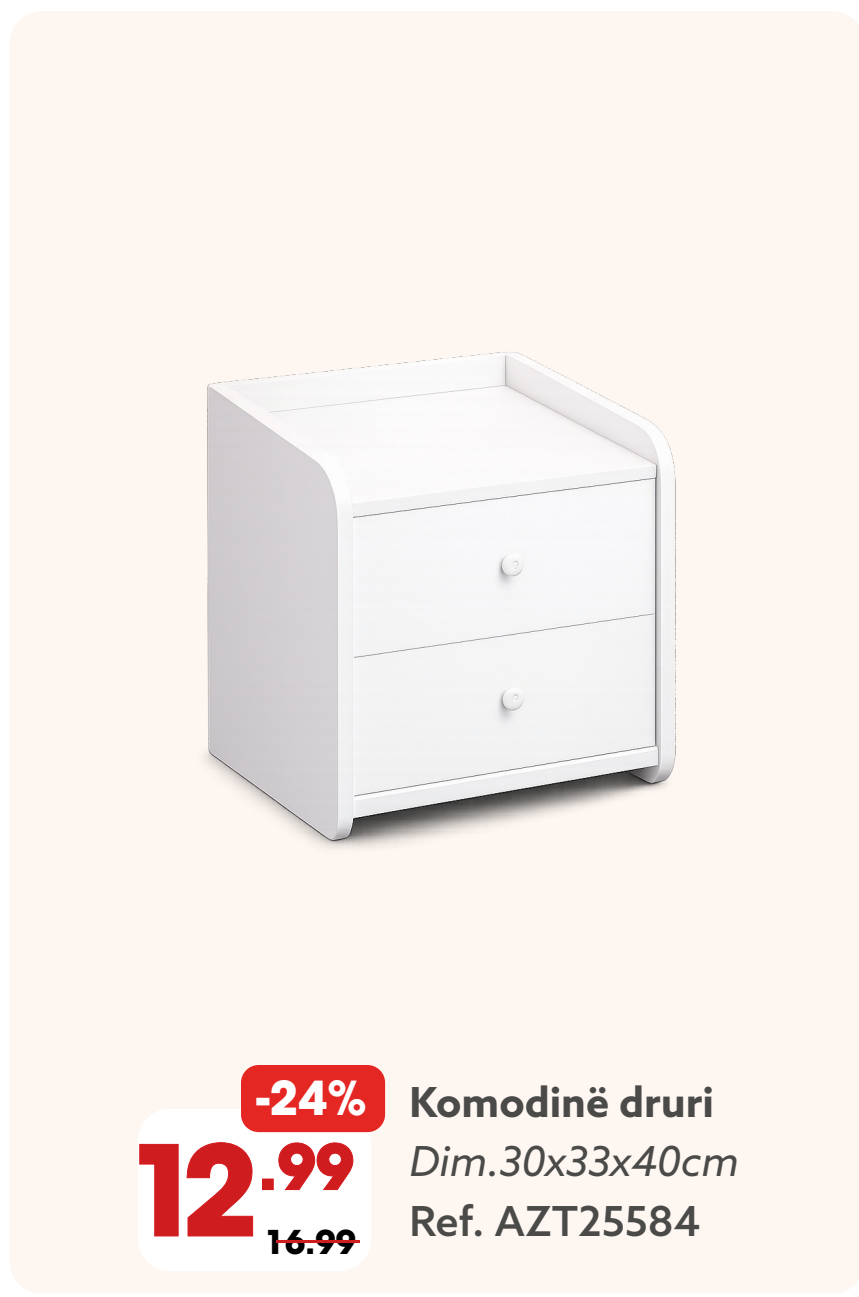

-24% Komodinë druri
Dim.30x33x40cm
Ref. AZT25584
12.99
~~16.99~~