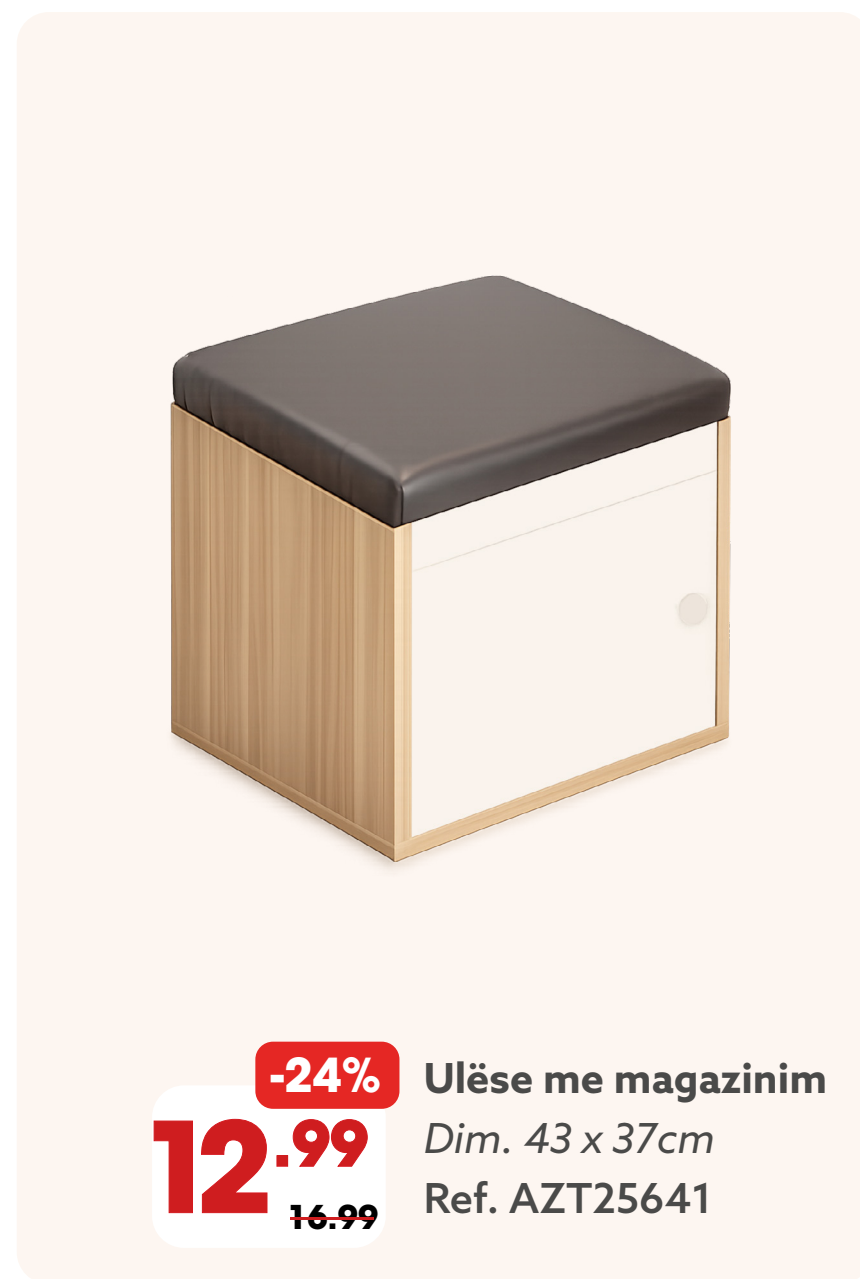

3.49 NIVEA Deo
~~4.49~~ Dim. 150ml
Ref. 9005800262048

-24%

4.49 H&S Menthol
~~5.89~~ Dim. 330ml
Ref. 8700216157490

-58% Pasqyrë për derë
 Dim. 92X33cm
 Ref. 560703
4.99
~~11.99~~

-50% Pasqyrë bamboo-je
 Ref. AZT25051
1.49
~~2.99~~