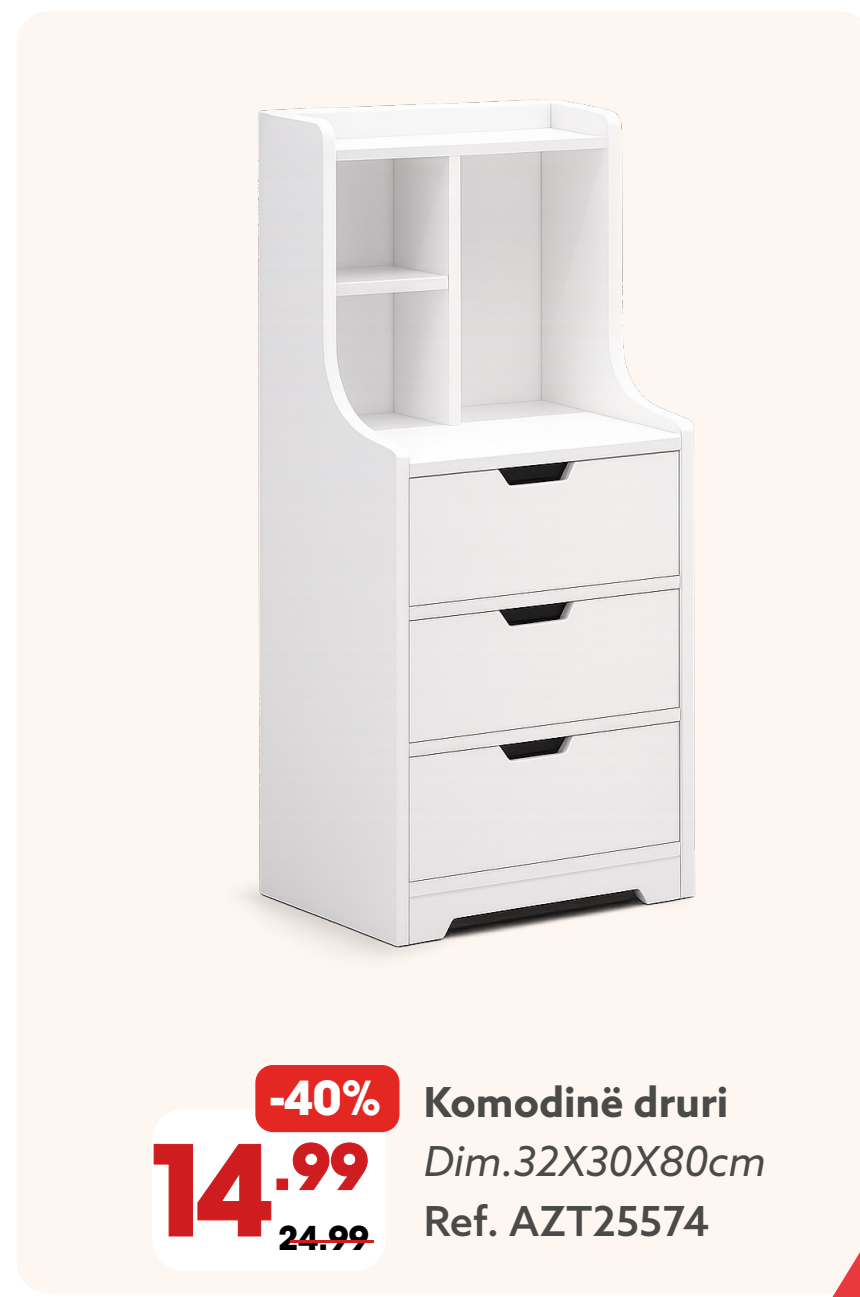

-40% Komodinë druri
Dim.32X30X80cm
Ref. AZT25574
14.99
~~24.99~~